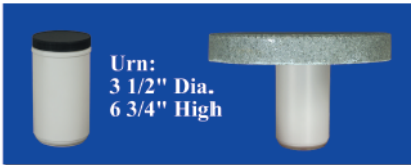

Antal's Memorial Markers and Urns

Urn:
3 1/2" Dia.
6 3/4" High

Antal Products offers high quality Pet Memorial Marker and Urns. They can be used as a repository for your pet's ashes after cremation or as a Memorial Marker. Either way, the Pet Memorial Marker & Urn will be a lasting tribute to your beloved family member. Made of a weather-proof poly resin, these markers will age gracefully in your yard or garden. These Sets come complete with a brass engravable plate, Drill bit and screws, and urn capsule holding the remains of pets up to 74lbs. Available in three designs.

Veterinary Pet Insurance Reveals Top 15 Feline Medical Conditions

Lower urinary tract disease is the top medical condition affecting cats, according to Veterinary Pet Insurance, which recently analyzed its database of almost 62,000 insured cats to find the most common feline health problems. The condition costs cat owners an average of $260 per claim.

The top 15 medical conditions affecting both indoor and outdoor cats are as follows:

1. Lower urinary tract disease
  2. Chronic renal failure
  3. Skin allergies and infections
  4. Hyperthyroidism
  5. Diabetes
  6. Tooth infection requiring extraction
  7. Upper respiratory infections
  8. Ear infection
  9. Eye infection
  10. Constipation
  11. Asthma
  12. Soft tissue injuries/sprains
  13. Laceration and bite wounds
  14. Benign skin growths
  15. Gastritis/vomiting/diarrhea
2. From Veterinary Practice News

Hydrant Happenings

NFDA "Ten Succession Secrets of Lasting Family Businesses Seminar

May 13, 2010

www.nfda.org

Canine and Feline Behavior Conference

May 15, 2010

Columbus, OH

www.vetmedce.osu.edu

Pet Bereavement Start Up Kits

We at Antal Products are excited about the launch of two new Pet Bereavement Start Up Kits with new lower prices. They are individually geared toward Cremation and Funeral needs.

Save 10% off original product prices for new distributors only.

Call today to learn more about our Pet Bereavement Start Up Kits and all our pet bereavement products at 724-532-2890 or visit our website www.antalproducts.com.